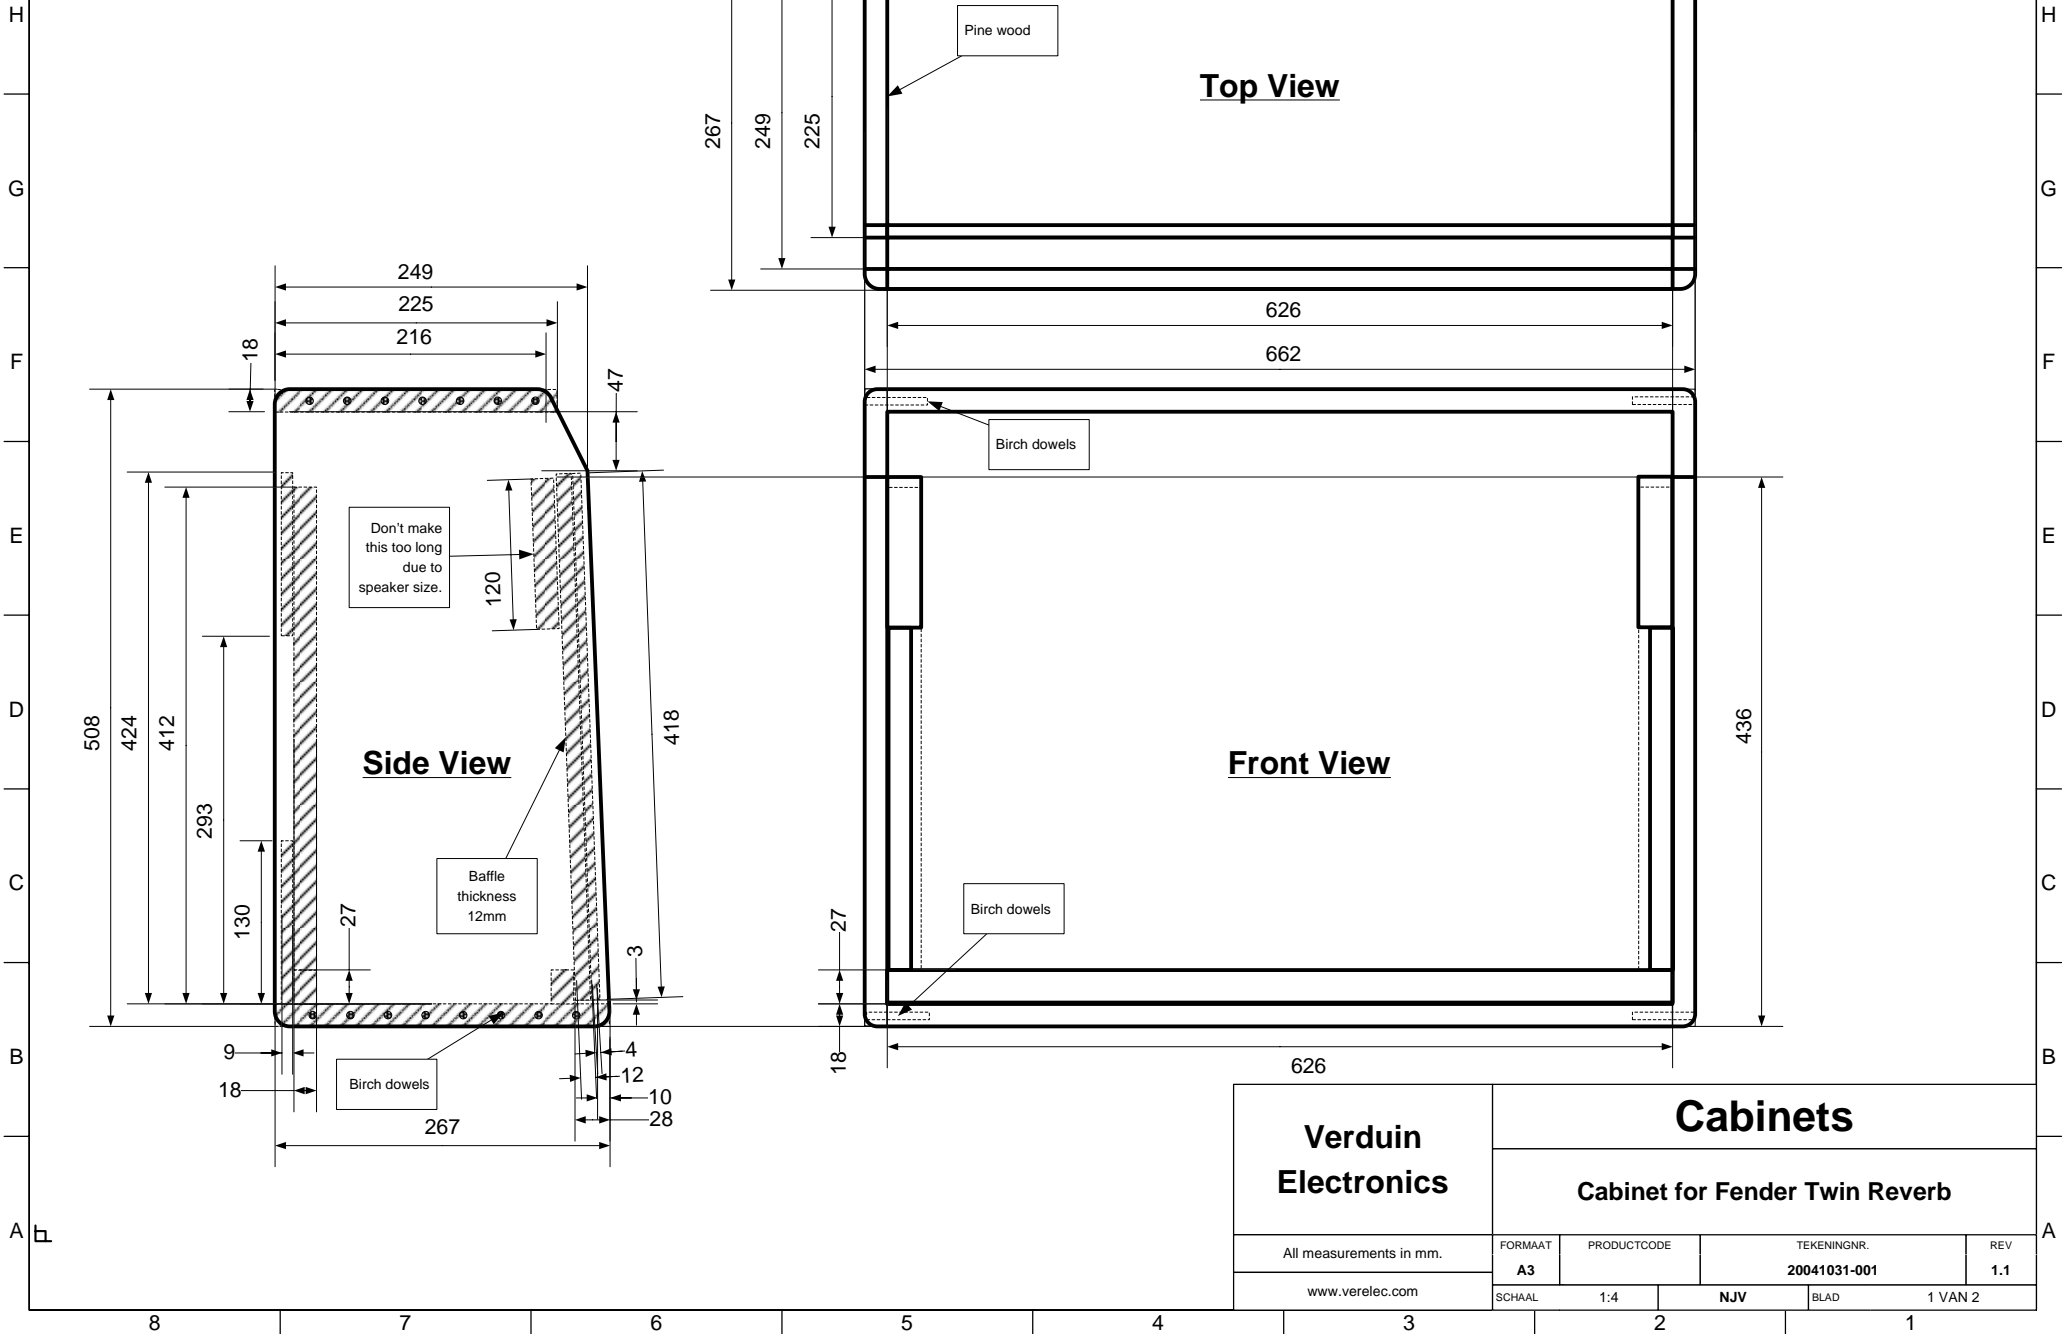

REV.	Description	Date	By
1.0	Original drawing	31-10-2004	NJV
1.1	Added Baffle & small corrections	13-09-2005	NJV

Verduin Electronics	Cabinets			
	Cabinet for Fender Twin Reverb			
All measurements in mm.	FORMAAT A3	PRODUCTCODE	TEKENINGNR. 20041031-001	REV 1.1
www.verelec.com	SCHAAL 1:4	NJV	BLAD 1 VAN 2	

REV.	Description	Date	By
1.0	Original drawing	31-10-2004	NJV
1.1	Added Baffle & small corrections	13-09-2005	NJV

Verduin Electronics	Cabinets			
	Cabinet for Fender Twin Reverb			
All measurements in mm.	FORMAAT A3	PRODUCTCODE	TEKENINGNR. 20041031-001	REV 1.1
Www.verelec.com	SCHAAL 1:4	NJV	BLAD 2 VAN 2	