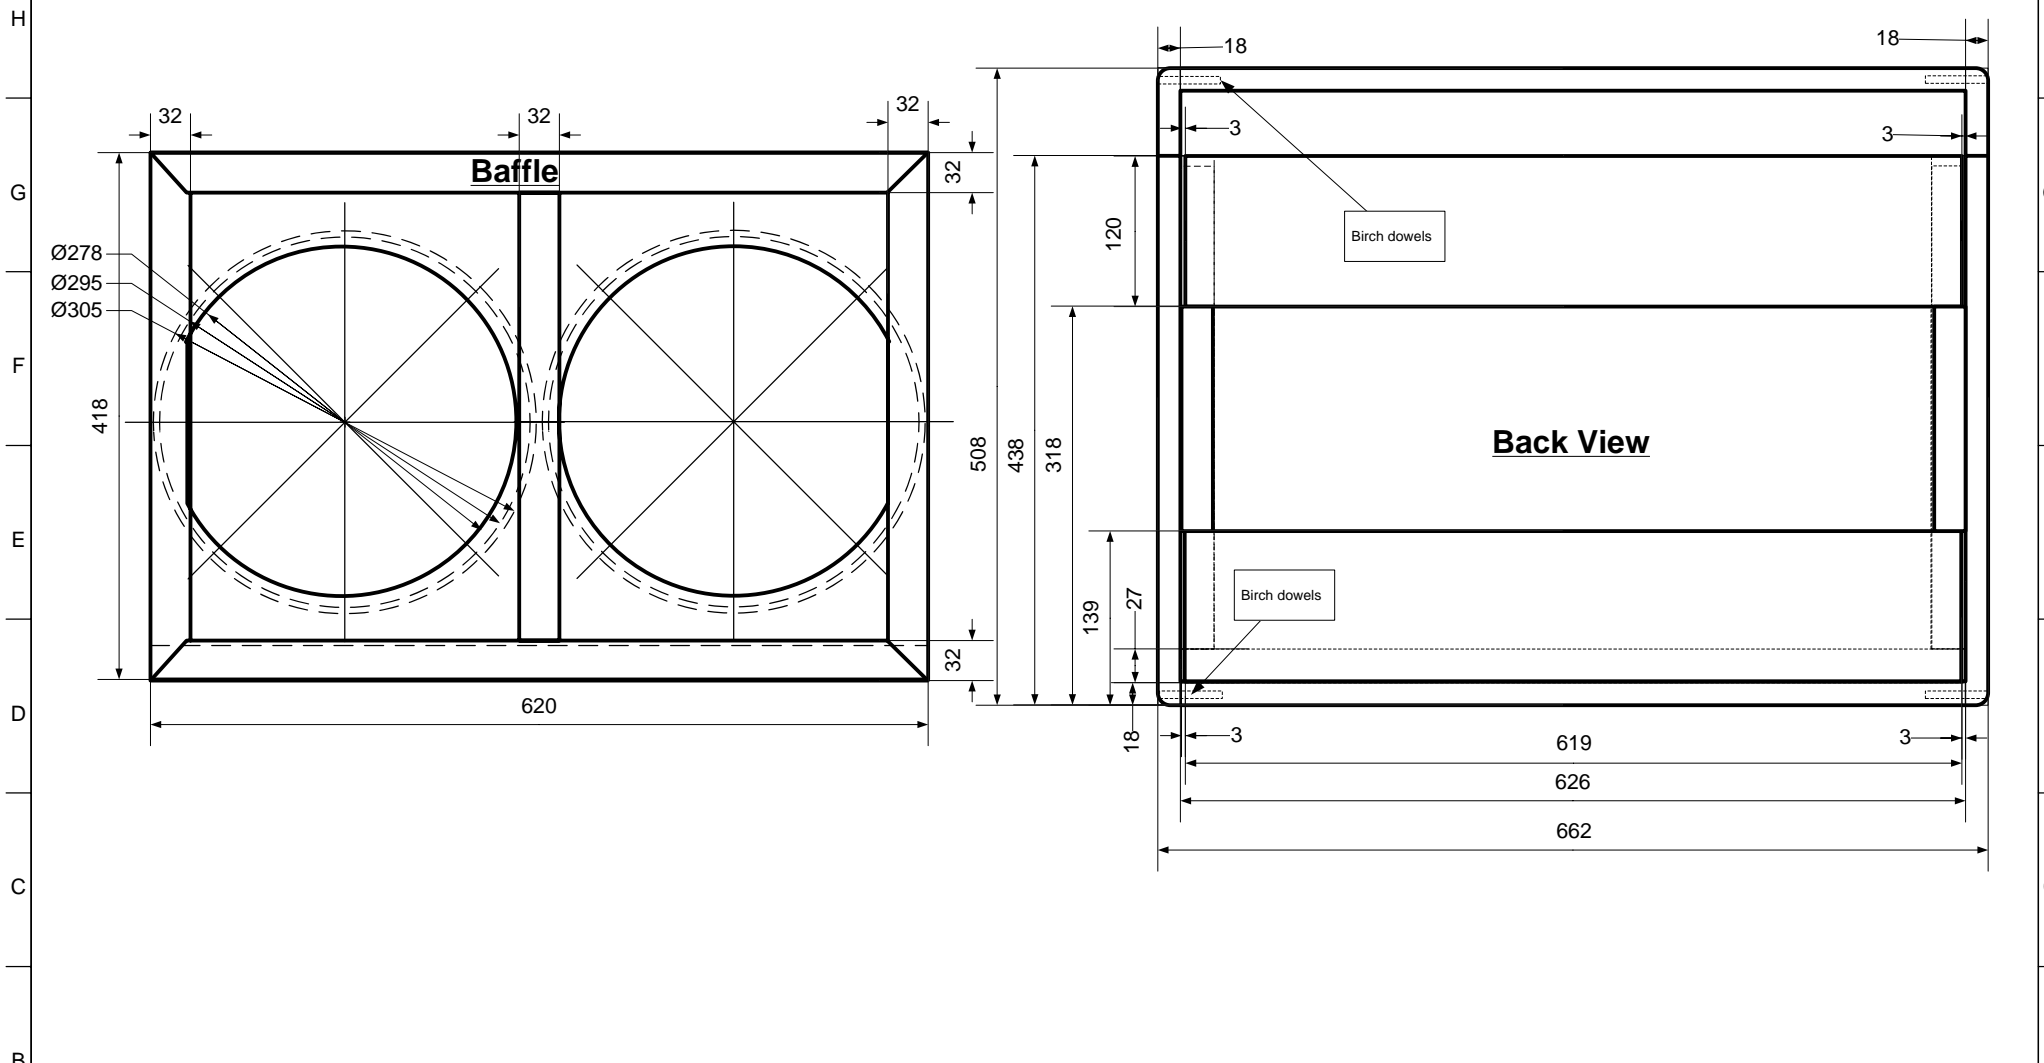

REV.	Description	Date	By
1.0	Original drawing	31-10-2004	NJV
1.1	Added Baffle & small corrections	13-09-2005	NJV

Verduin Electronics	Cabinets			
	Cabinet for Fender Twin Reverb			
All measurements in mm.	FORMAAT A3	PRODUCTCODE	TEKENINGNR. 20041031-001	REV 1.1
www.verelec.com	SCHAAL 1:4	NJV	BLAD 1 VAN 2	

REV.	Description	Date	By
1.0	Original drawing	31-10-2004	NJV
1.1	Added Baffle & small corrections	13-09-2005	NJV

Verduin Electronics	Cabinets			
	Cabinet for Fender Twin Reverb			
All measurements in mm.	FORMAAT A3	PRODUCTCODE	TEKENINGNR. 20041031-001	REV 1.1
Www.verelec.com	SCHAAL 1:4	NJV	BLAD 2 VAN 2	